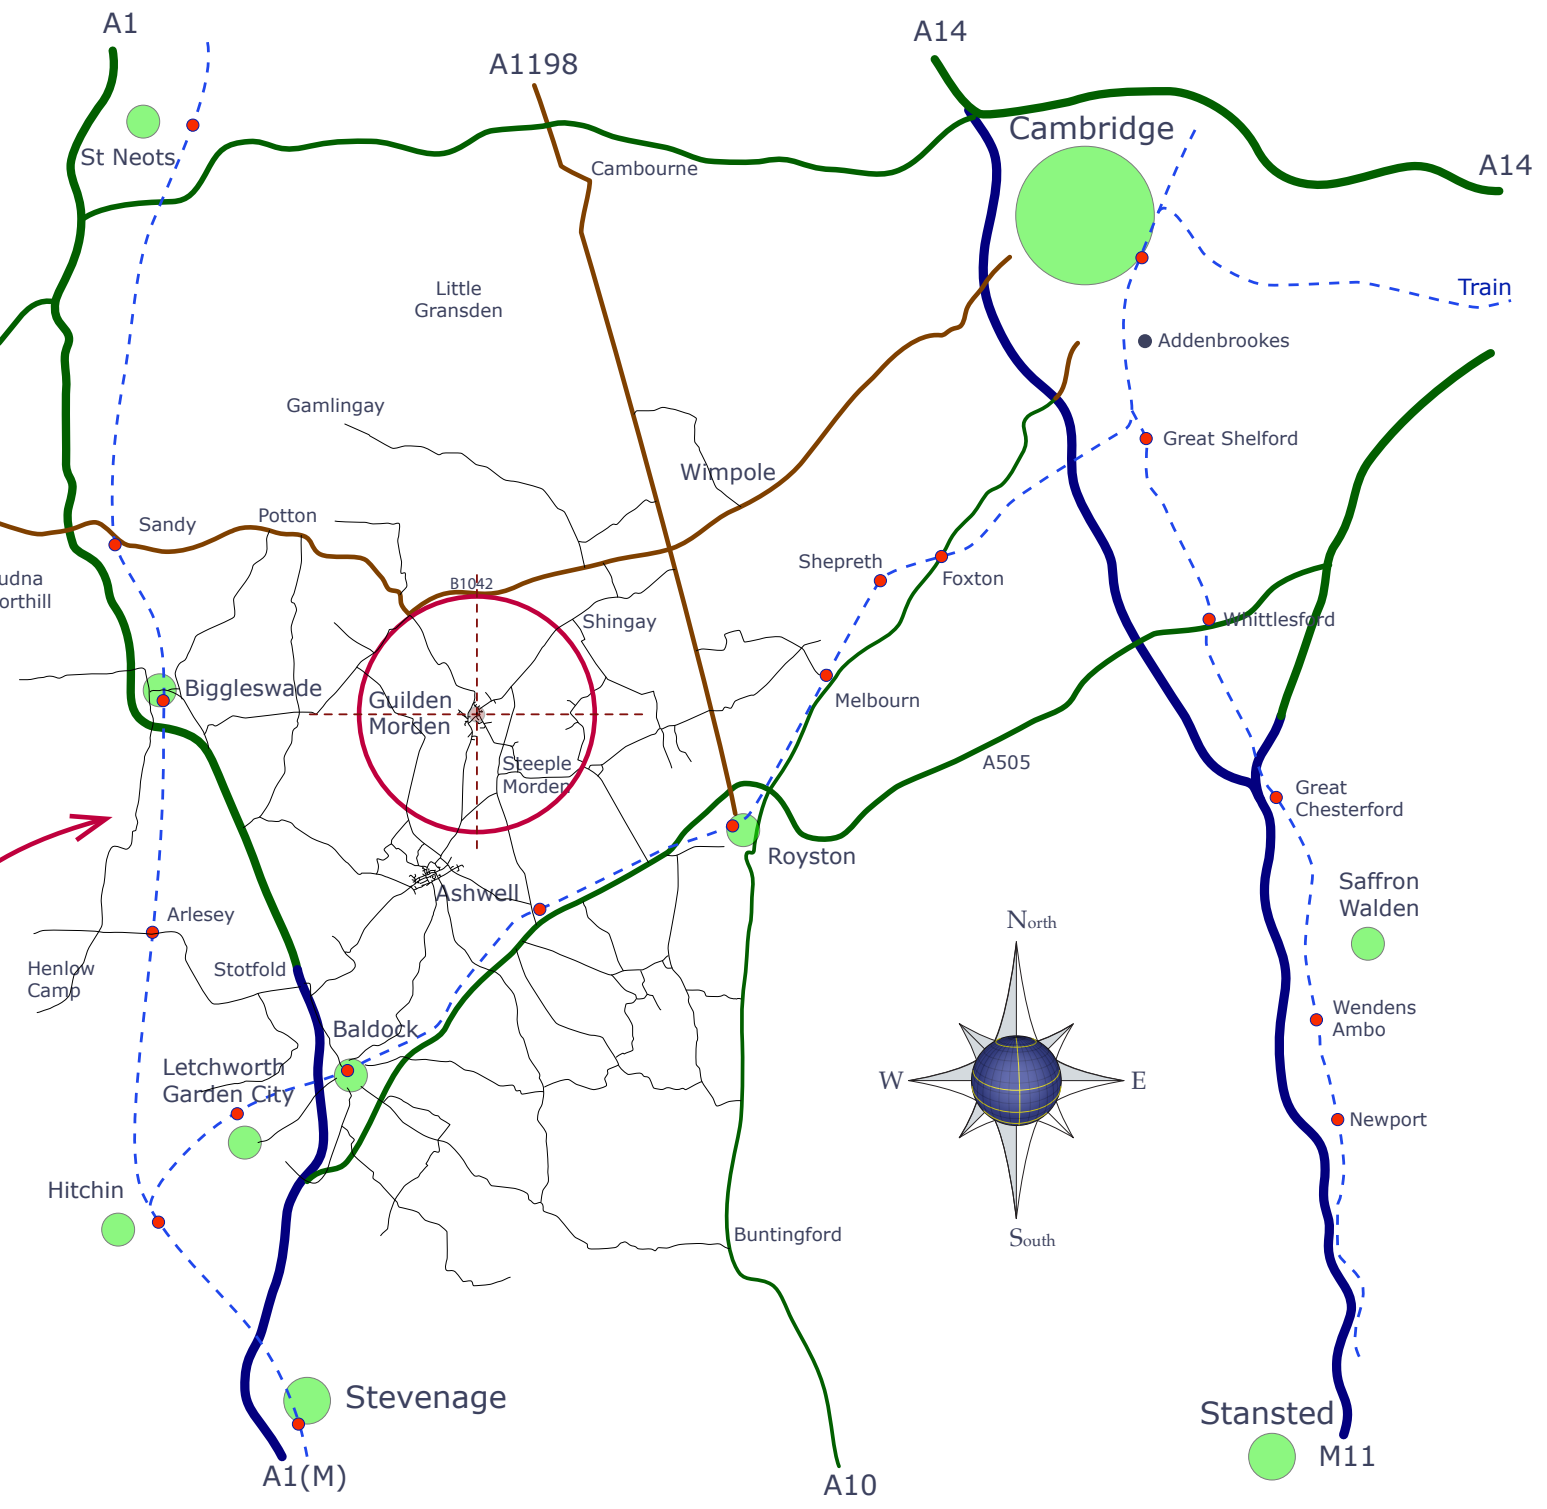

UK

St. Mary's Church
Guilden Morden
Royston
Hertfordshire

Guilden Morden

To Ashwell

Steeple Morden

0 ~ Scale 1 mile

10 m

20 m