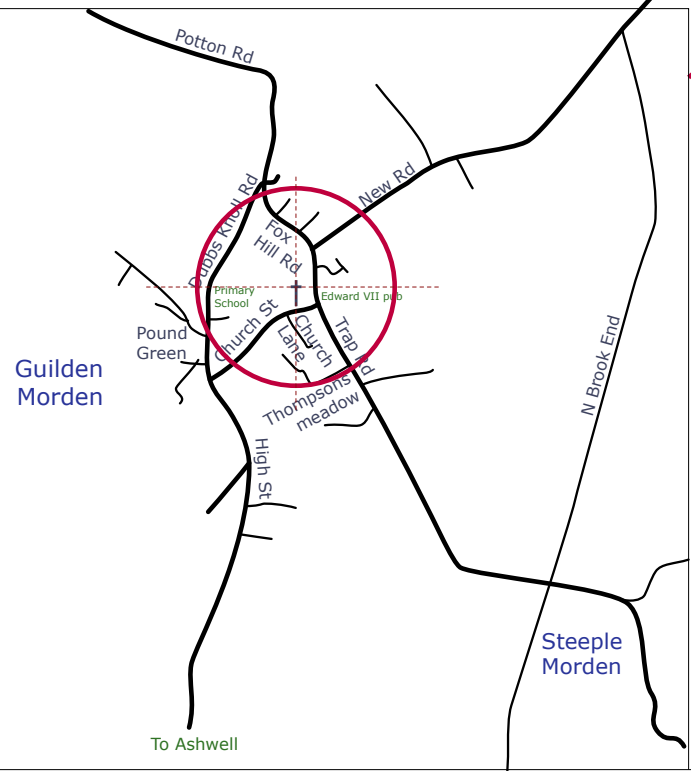

UK

St. Mary's Church
Guilden Morden
Royston
Hertfordshire

Guilden Morden

To Ashwell

Steeple Morden

0 ~ Scale 1 mile

10 m

20 m